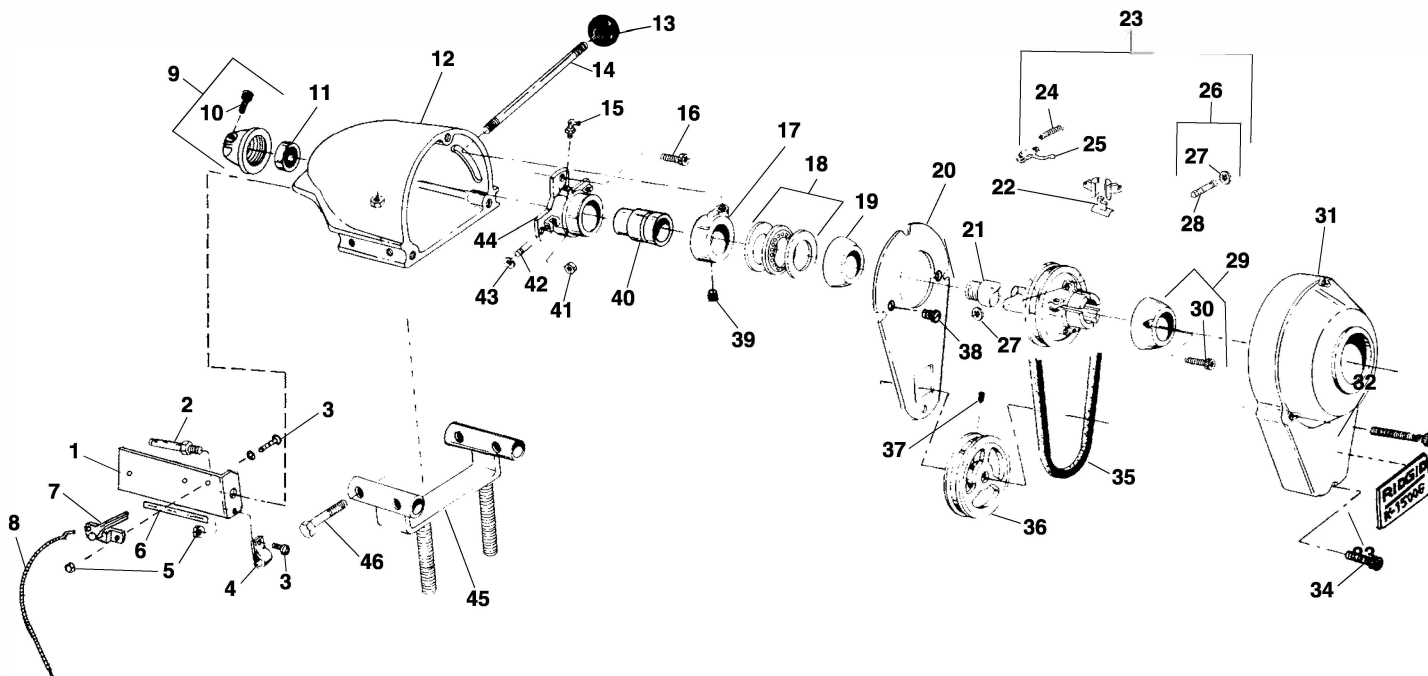

Main Drive and Body Components

**NOTE: Order parts by Catalog Number only.
DO NOT order by Reference Number.**

Ref. No.	Catalog No.	Description	Ref. No.	Catalog No.	Description
1	43692	Splash Guard	26	60150	Rocker Arm Pin w/Clip (3)
2	59580	Guide Hose Pin (2)	27	78780	E-3562 Retaining Ring (3)
3	87975	R.H. Screw 10-24 x 5/8" (4)	28	90105	Pin (3)
4	43697	Cable Clamp (2)	29	59500	Nose Piece
5	87970	Nut 10 - 24 (4)	30	84425	Screw (2)
6	59282	Engine Throttle Decal	31	23547	Front Guard
7	58937	Lever Assy. - Throttle Control	32	23652	Soc. Hd. Screw 1/4" x 2 3/4" (3)
8	58942	Throttle Cable	33	43717	Label
9	60935	Lock and Adj. Nut (Incl. #7)	34	44510	Soc. Hd. Screw 1/4" - 20 x 2"
10	60910	Soc. Hd. Screw 1/4" - 20 x 5/8"	35	43722	V-Belt - Cable
11	60930	Ball Bearing	36	43727	Pulley - Cable
12	43702	Body		91002	Pulley - (Tecumseh Transmission)
13	59585	Knob	37	60025	Set Screw (2)
14	59575	Clutch Handle	38	60265	Hex Screw 1/2" - 20 x 1/2" (2)
15	89815	Grease Fitting	39	93560	Pan Screw 1/4" - 20 x 5/8"
16	68875	F.H. Screw 3/16" - 18 x 1" (3)	40	84435	Bronze Bushing
17	43707	Clutch Casting	41	61015	Roller (2)
18	23677	Thrust Bearing Assembly	42	23592	Pin (2)
19	23572	Clutch Cone	43	34175	Retaining Ring (2)
20	43712	Inside Guard	44	45247	Main Bearing with Bronze Bushing
21	23562	Pulley and Shaft Assembly	45	43762	Mounting Bracket
22	59325	1/8" Jaw Assembly		91022	Mounting Bracket (Tecumseh Transmission)
	59320	1 1/4" Jaw Assembly	46	43757	Hex Head Screw (4)
23	60145	Rocker Arm Kit			
24	60155	Spring (3)			
25	59530	Rocker Arm Set