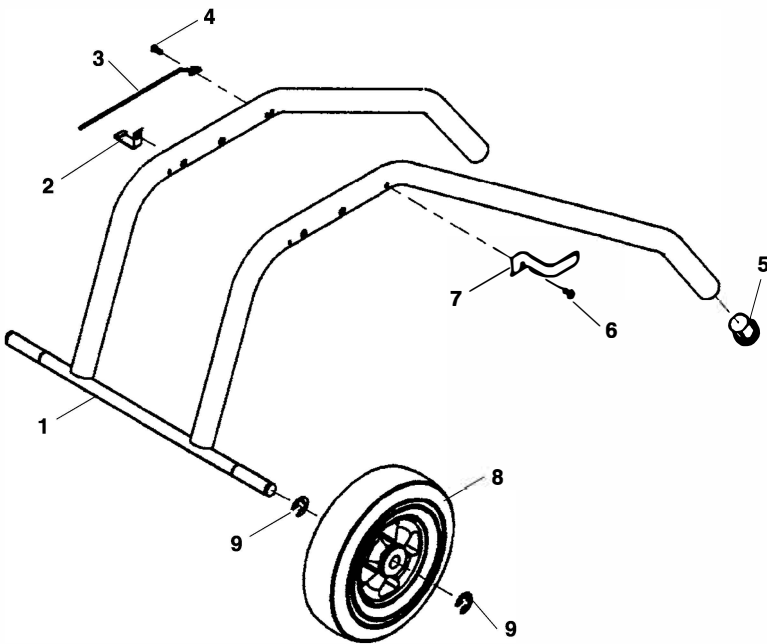

B Frame

Ref. No.	Catalog No.	Description
1	23672	Frame Assembly
2	23647	Tool Clip Bracket
3	23622	Tool Clip
4	59990	A-2256 Screw
	45217	A-7875 Screw (SP Models Only)
5	61470	A-394 Rubber Plug (2)
6	61500	A-427 Screw (2)
7	61965	Cord Hook w/Screw (2)
8	23602	Wheel (K-75, K-1500) (2)
	23597	Wheel (SP Models Only) (2)
9	60050	A-2281 Retaining Ring (4)