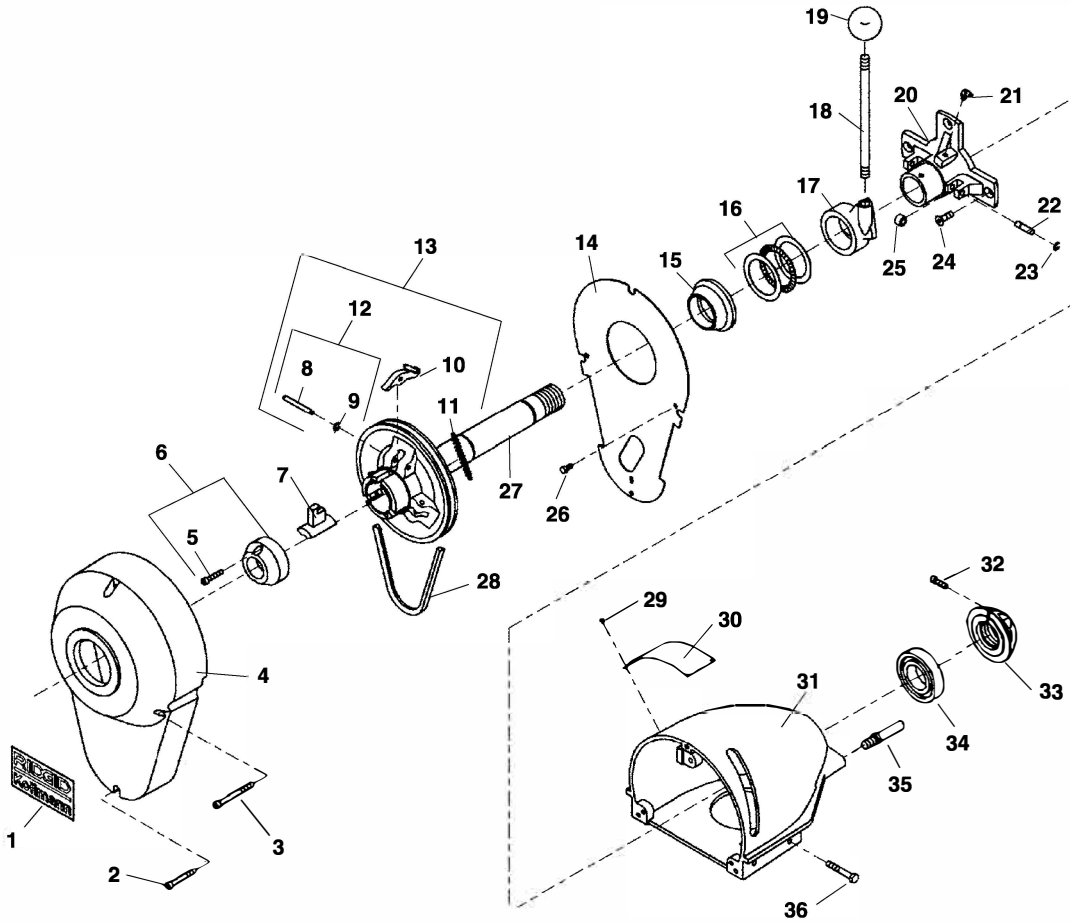

Main Components

**K-75A
K-75B
K-1500A
K-1500B
K-1500ASP
K-1500BSP**

**NOTE: Order parts by Catalog Number Only.
DO NOT order by Reference Number.**

Ref. No.	Catalog No.	Description	Ref. No.	Catalog No.	Description
1	23657	Label (K-75A)	18	59575	Clutch Handle
	24102	Label (K-75B)	19	59585	Clutch Knob
	23662	Label (K-1500A)	20	23552	Main Bearing
	24097	Label (K-1500B)	20	45247	Main Bearing (SP Models Only)
	45232	Label (SP Models Only)	21	89815	Grease Fittings
2	44510	Screw	22	23592	Pin (2)
3	23652	Screw (3)	23	34175	Retaining Ring (2)
4	23547	Front Guard	24	68875	Screw (3)
5	84425	Screw (2)	25	61015	Roller (2)
6	59500	Nose Piece (Incl. Ref. #29)	26	60265	Screw (2)
7	59330	Jaw Assembly (K-75) 5/8" Cable	27	23562	Pulley & Shaft Assembly
	59325	Jaw Assembly (K-75/K-1500) 7/8" Cable	28	23577	V-Belt
	59320	Jaw Assembly (K-1500) 1 1/4" Cable	29	76730	Screw (6)
8	90105	Pin (3)	30	23632	Warning Label
9	78780	Retaining Ring		45282	Warning Label (SP Models Only)
10	59530	Rocker Arm Set	31	23542	Body
11	60155	Spring (3)	32	60910	Screw
12	60150	Rocker Arm Pin	33	60935	Lock & Adj. Nut (Incl. #2)
13	60145	Rocker Arm Kit	34	60930	Ball Bearing
14	23567	Inside Guard	35	59580	Guide Hose Pin (2)
15	23572	Clutch Cone	36	87405	Screw (4)
16	23677	Thrust Bearing Assembly		43757	Screw (4) (SP Models Only)
17	23557	Clutch Casting			