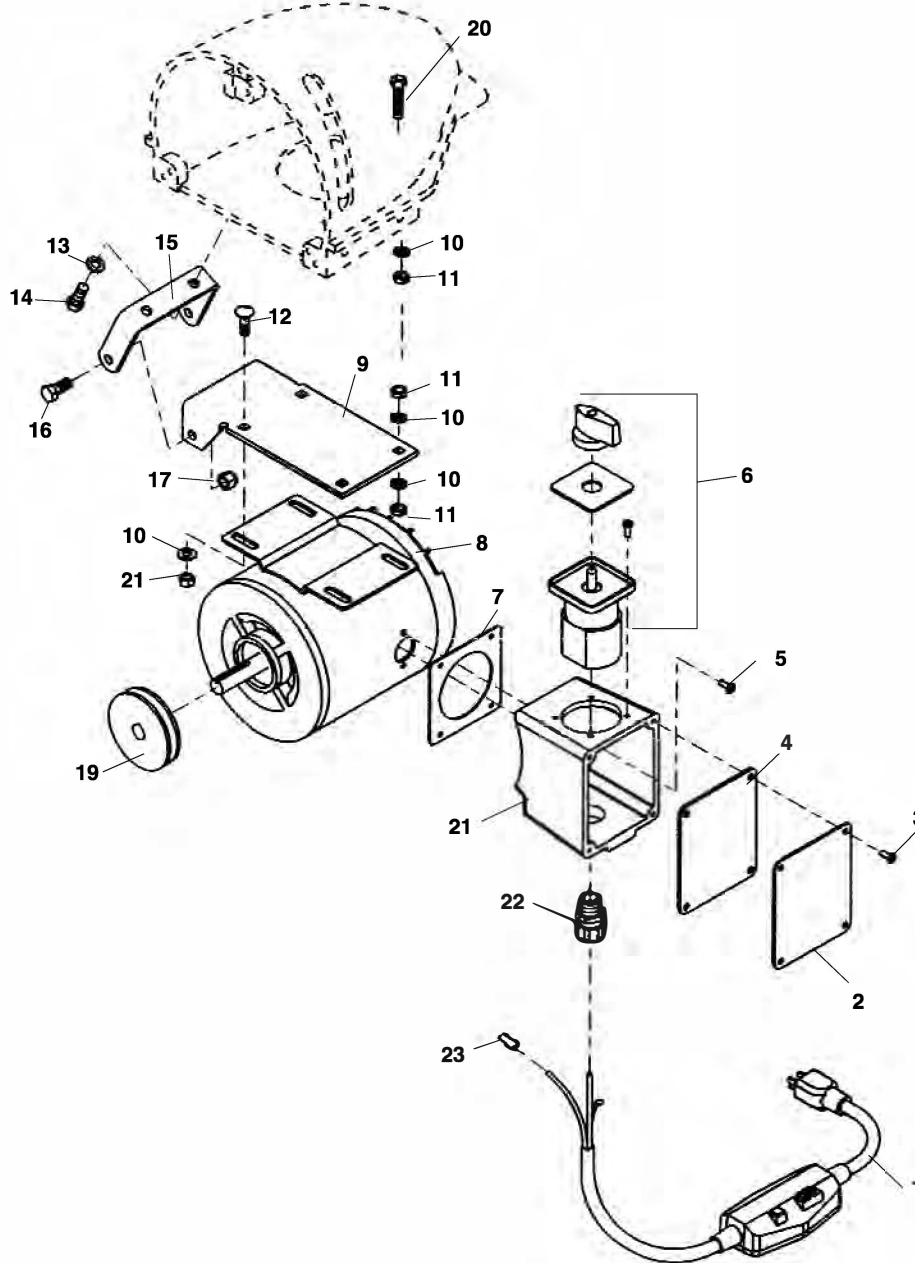

Motor Components

**K-1500ASP
K-1500BSP**

**NOTE: Order parts by Catalog Number Only.
DO NOT order by Reference Number.**

Ref. No.	Catalog No.	Description	Ref. No.	Catalog No.	Description
1	50502	Line Cord w/GFCI	11	61115	Jam Nut $\frac{5}{16}$" - 18 (3)
	45022	Line Cord 110V - U.K.	12	96260	Carriage Bolt $\frac{5}{16}$" - 18 x $\frac{3}{4}$" (3)
	39562	Line Cord - Europe	13	60085	A-2290 Lock Washer (2)
	15707	Line Cord - Export	14	60380	A-2481 Screw (2)
2	45272	Cover Plate	15	23642	Motor Bracket
3	59990	Screw #10	16	59785	A-210 Screw (2)
4	45267	Cover Plate Gasket	17	43947	Lock Nut $\frac{3}{8}$" - 16 (2)
5	43932	A-2256 Screw (2)	18	60230	Hex Nut $\frac{5}{16}$" - 18 (3)
6	20113	Switch Assembly (Includes Ref. No. 6-8)	19	45227	Pulley
7	45257	Switch Box Gasket	20	43757	Hex Screw $\frac{5}{16}$" - 18 x 2"
8	45237	Motor 1 Hp	21	45262	Switch Box
9	54582	Motor Table	22	50512	Strain Relief
10	60080	Lock Washer $\frac{5}{16}$" (6)	23	44635	Wire Nut